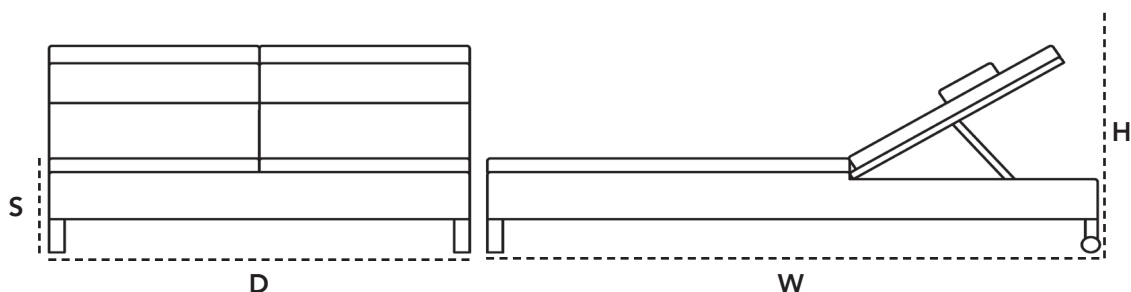

Dimensioner/Dimensions/Dimensionen

W	197cm	77.6"
D	69cm	27.2"
H	82cm	32.3"
S	34cm	13.4"
Wgt	12kg	26.46lbs

8511 Rest, sunbed

Design by Cane-line design team

Its Thyme

TXG Grey

Beskrivelse/Description/Beschreibung

Dimensioner/Dimensions/Dimensionen

W	197cm	77.6"
D	120cm	47.3"
H	82cm	32.3"
S	34cm	13.4"
Wgt	24kg	52.91lbs

8310 Rest, side table/footstool

Design by Cane-line design team

Its Thyme

TXG Grey

Beskrivelse/Description/Beschreibung

Dimensioner/Dimensions/Dimensionen

Ø	44cm	17.4"
H	41cm	16.2"
Wgt	2,33kg	5.14lbs